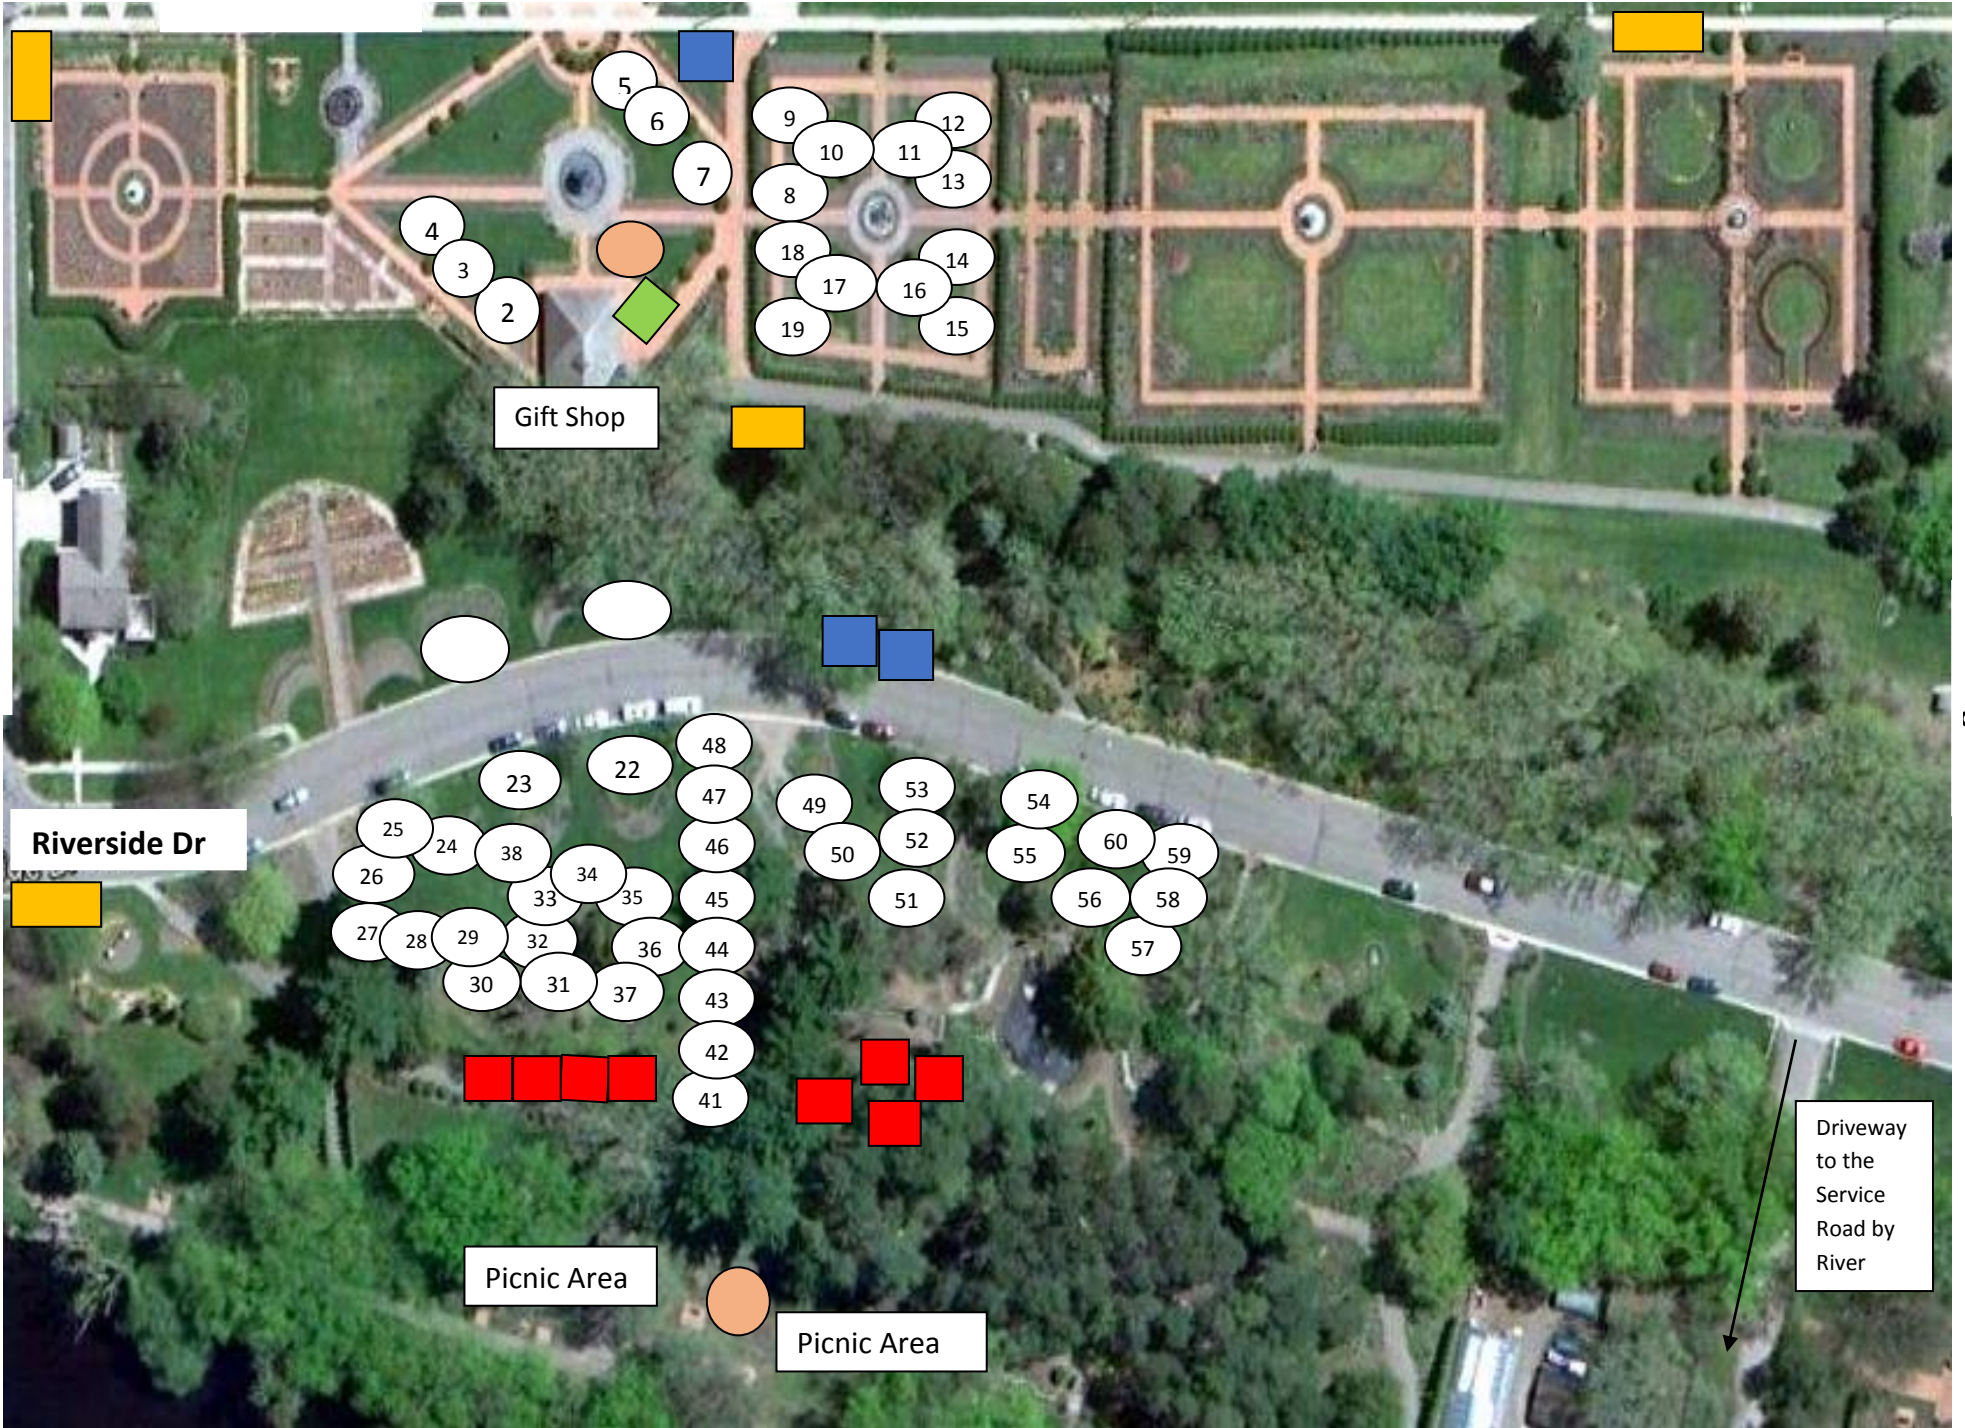

Kilian Blvd SE

13th Street SE

Bridge

Mississippi River

 MCBS
Info Booth

 Musician

 Artist

 Food

 Porta Potties

 4 Banners